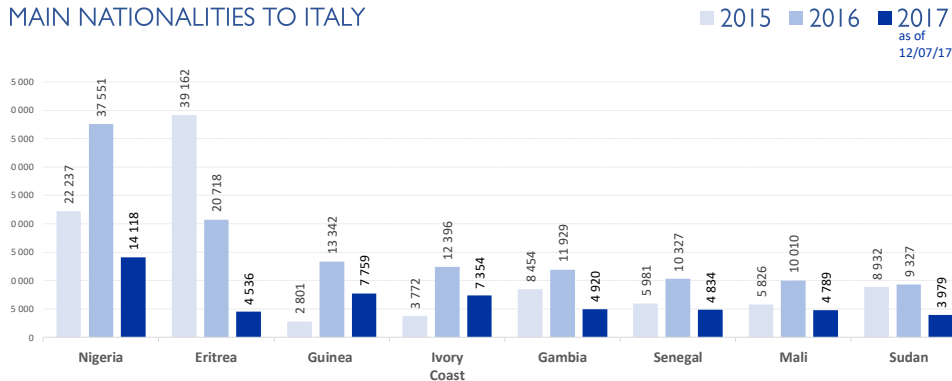

MAIN NATIONALITIES TO GREECE

ARRIVALS FROM 1 JAN TO 23 JULY

DEATHS FROM 1 JAN TO 23 JULY

MAIN NATIONALITIES TO ITALY

PERCENTAGE OF FATALITIES

*TO 26/07/17

MEDITERRANEAN FATALITIES BY MONTH

■ 2015 ■ 2016 ■ 2017

MEDITERRANEAN ARRIVALS BY MONTH

■ 2015 ■ 2016 ■ 2017

Data sets are estimates from IOM, national authorities and media sources. The boundaries and names shown and the designations used on maps do not imply official endorsement or acceptance by IOM.