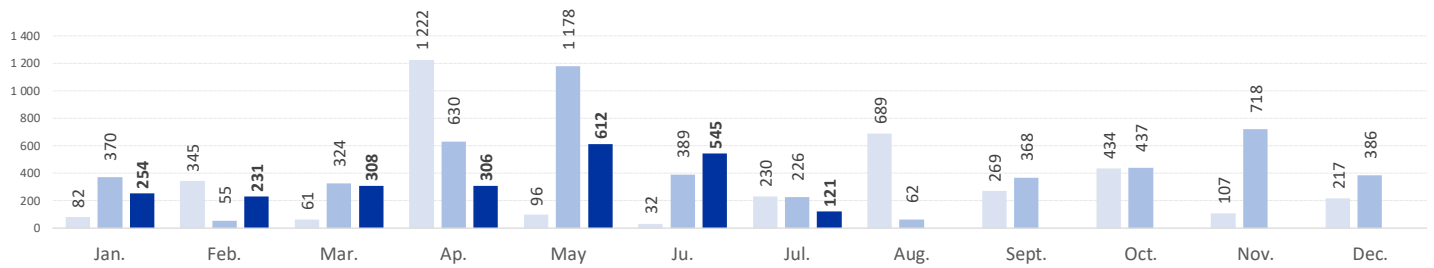

MAIN NATIONALITIES TO GREECE

ARRIVALS FROM 1 JAN TO 23 JULY

DEATHS FROM 1 JAN TO 23 JULY

MAIN NATIONALITIES TO ITALY

PERCENTAGE OF FATALITIES

*TO 26/07/17

MEDITERRANEAN FATALITIES BY MONTH

■ 2015 ■ 2016 ■ 2017

MEDITERRANEAN ARRIVALS BY MONTH

■ 2015 ■ 2016 ■ 2017

Data sets are estimates from IOM, national authorities and media sources. The boundaries and names shown and the designations used on maps do not imply official endorsement or acceptance by IOM.

Missing Migrants Project is a joint initiative of IOM's [Global Migration Data Analysis Centre \(GMDAC\)](#) and Media and Communications Division (MCD)

Back issues of the Mediterranean Update are available: <https://goo.gl/SXcylt>