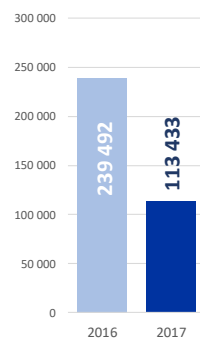

MAIN NATIONALITIES TO GREECE

ARRIVALS FROM 1 JAN TO 23 JULY

DEATHS FROM 1 JAN TO 23 JULY

MAIN NATIONALITIES TO ITALY

PERCENTAGE OF FATALITIES

*TO 26/07/17

MEDITERRANEAN FATALITIES BY MONTH

■ 2015 ■ 2016 ■ 2017