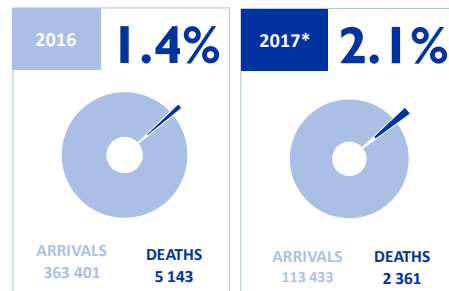

MAIN NATIONALITIES TO GREECE

ARRIVALS FROM 1 JAN TO 23 JULY

DEATHS FROM 1 JAN TO 23 JULY

MAIN NATIONALITIES TO ITALY

PERCENTAGE OF FATALITIES

*TO 26/07/17

MEDITERRANEAN FATALITIES BY MONTH

■ 2015 ■ 2016 ■ 2017

MEDITERRANEAN ARRIVALS BY MONTH

■ 2015 ■ 2016 ■ 2017

Data sets are estimates from IOM, national authorities and media sources. The boundaries and names shown and the designations used on maps do not imply official endorsement or acceptance by IOM.