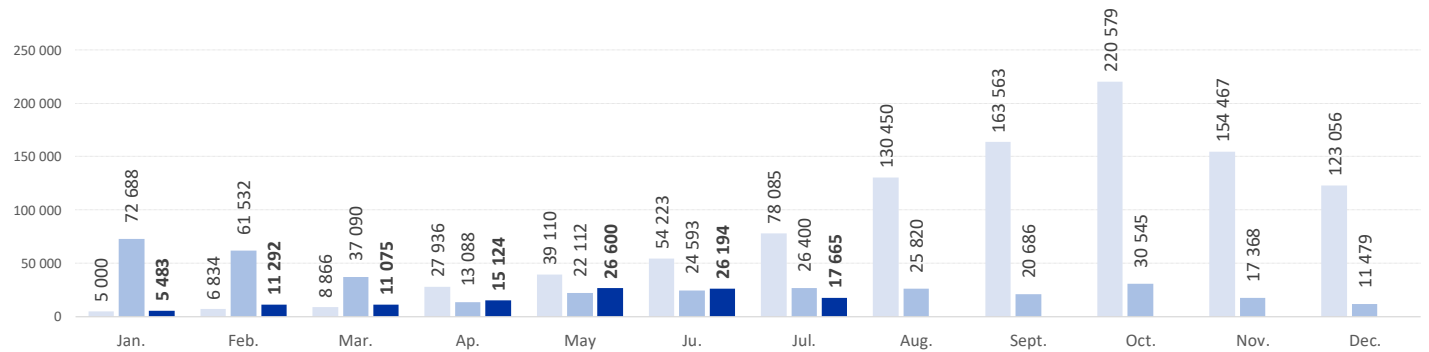

MAIN NATIONALITIES TO GREECE

ARRIVALS FROM 1 JAN TO 23 JULY

DEATHS FROM 1 JAN TO 23 JULY

MAIN NATIONALITIES TO ITALY

PERCENTAGE OF FATALITIES

*TO 26/07/17

MEDITERRANEAN FATALITIES BY MONTH

■ 2015 ■ 2016 ■ 2017

MEDITERRANEAN ARRIVALS BY MONTH

■ 2015 ■ 2016 ■ 2017

Data sets are estimates from IOM, national authorities and media sources. The boundaries and names shown and the designations used on maps do not imply official endorsement or acceptance by IOM.

Missing Migrants Project is a joint initiative of IOM's [Global Migration Data Analysis Centre \(GMDAC\)](#) and Media and Communications Division (MCD)

Back issues of the Mediterranean Update are available: <https://goo.gl/SXcylt>