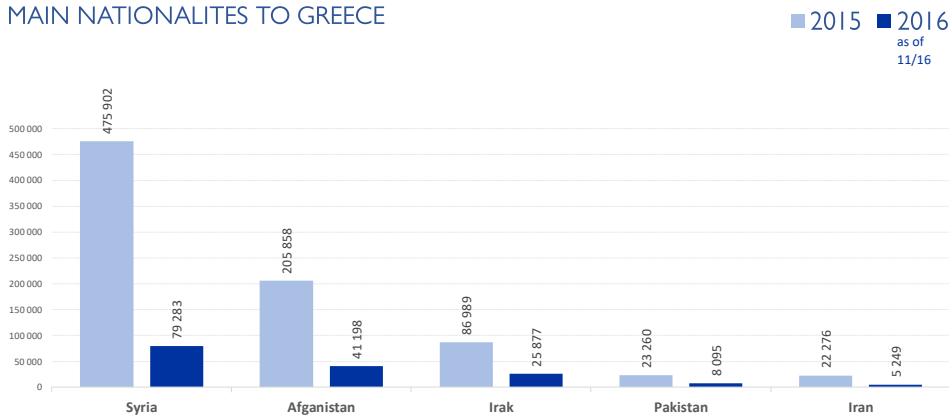

MAIN NATIONALITIES TO GREECE

ARRIVALS FROM 1 JAN TO 23 JULY

DEATHS FROM 1 JAN TO 23 JULY

MAIN NATIONALITIES TO ITALY

PERCENTAGE OF FATALITIES

*TO 26/07/17

MEDITERRANEAN FATALITIES BY MONTH

■ 2015 ■ 2016 ■ 2017

MEDITERRANEAN ARRIVALS BY MONTH

■ 2015 ■ 2016 ■ 2017

Data sets are estimates from IOM, national authorities and media sources. The boundaries and names shown and the designations used on maps do not imply official endorsement or acceptance by IOM.