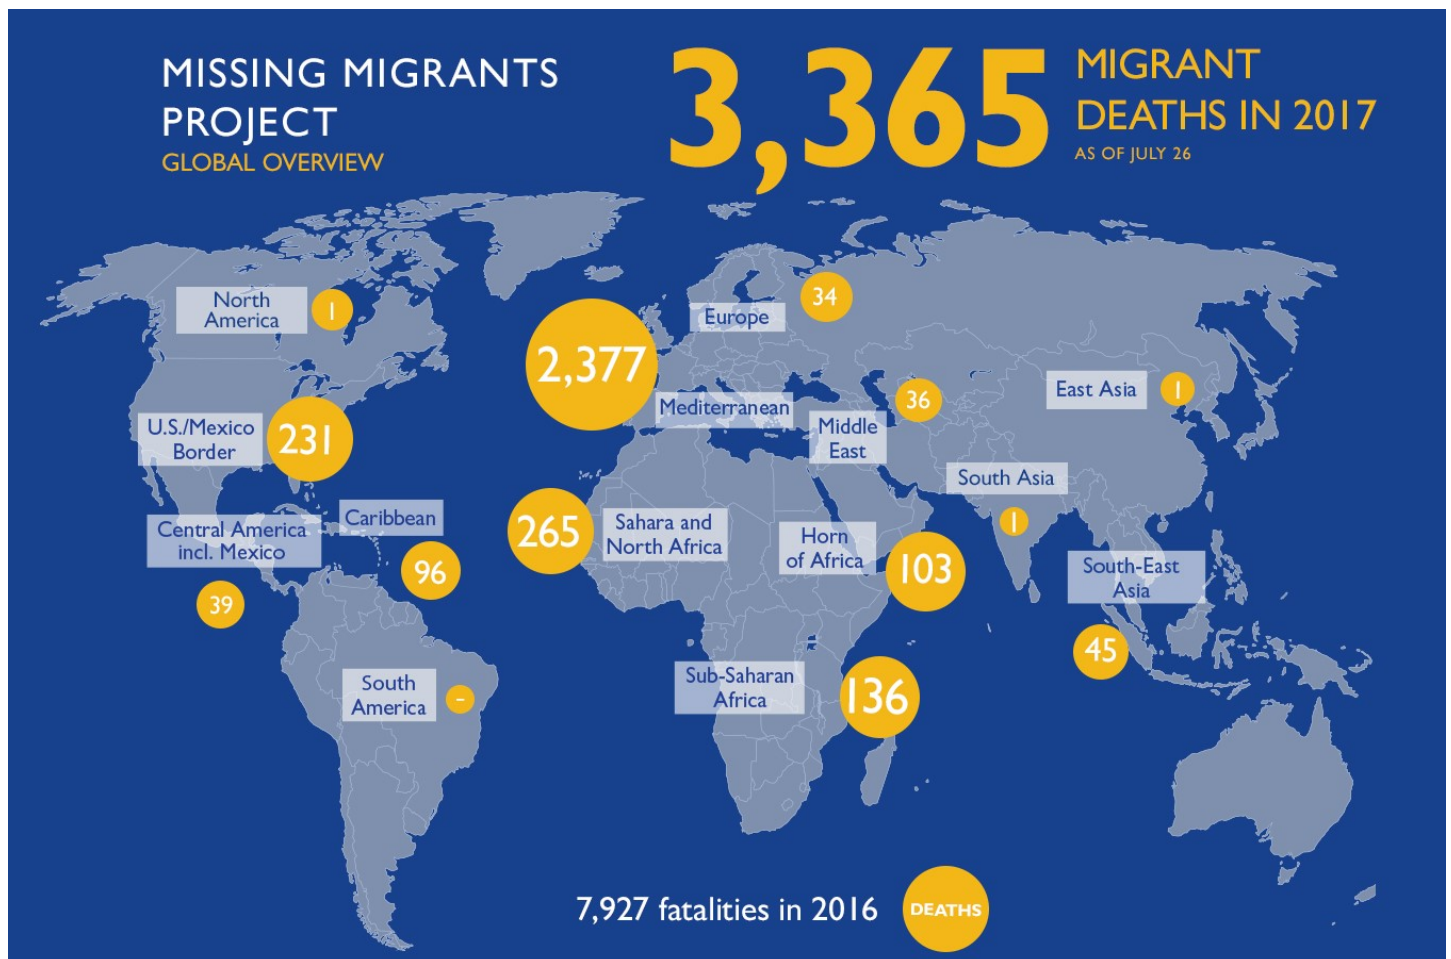

MAIN NATIONALITIES TO GREECE

ARRIVALS FROM 1 JAN TO 23 JULY

DEATHS FROM 1 JAN TO 23 JULY

MAIN NATIONALITIES TO ITALY

PERCENTAGE OF FATALITIES

*TO 26/07/17

MEDITERRANEAN FATALITIES BY MONTH

■ 2015 ■ 2016 ■ 2017

MEDITERRANEAN ARRIVALS BY MONTH

■ 2015 ■ 2016 ■ 2017

Data sets are estimates from IOM, national authorities and media sources. The boundaries and names shown and the designations used on maps do not imply official endorsement or acceptance by IOM.

Missing Migrants Project is a joint initiative of IOM's [Global Migration Data Analysis Centre \(GMDAC\)](#) and Media and Communications Division (MCD)

Back issues of the Mediterranean Update are available: <https://goo.gl/SXcylt>