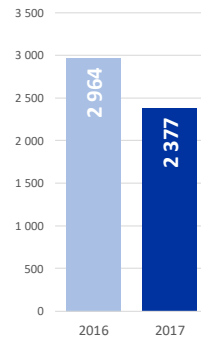

MAIN NATIONALITIES TO GREECE

ARRIVALS FROM 1 JAN TO 23 JULY

DEATHS FROM 1 JAN TO 23 JULY

MAIN NATIONALITIES TO ITALY

PERCENTAGE OF FATALITIES

*TO 26/07/17

MEDITERRANEAN FATALITIES BY MONTH

■ 2015 ■ 2016 ■ 2017